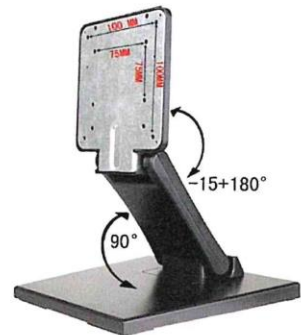

業務用端末ADDP101-BLK

Panel Data - ADDP101-BLK	
SIZE	10.1 inch
Display Mode	16:9
LED Type	LED
Resolution	1366 x 768
Display Color	16.7M
Display Area	224mm (V) x 126mm (H)
Brightness	250 cd/m2
View Angle	178°/178°
Response Time	6 ms
Operation Temp	0 °C- 50°C
Operation Humidity	20% - 85%
Storage Temp	-20 °C-60 °C
Storage Humidity	10%-90%
Touch Panel	
Touch Type	Capacitive
Response Time	3 ms
Touch Point	10 Points
Dimension	
Dimesion	256mm x 158mm x 53mm
Power	
Voltage	100-240V 50/60Hz

Control Board SPEC	
Processor	RK3288 Quadcore 1.8GHz,A17
Memory	2GB
Storage	8GB
IO	HDMI/LAN/Power DC/USB2.0 x 2 /Audio Jack/SD card slot
WIFI	802.11bgn+BT4.0
Display Support	WMV/AVI/FLV/RM/RMVB/MPEG /TS/MP\$
ADS	Support ADS System for AD Display